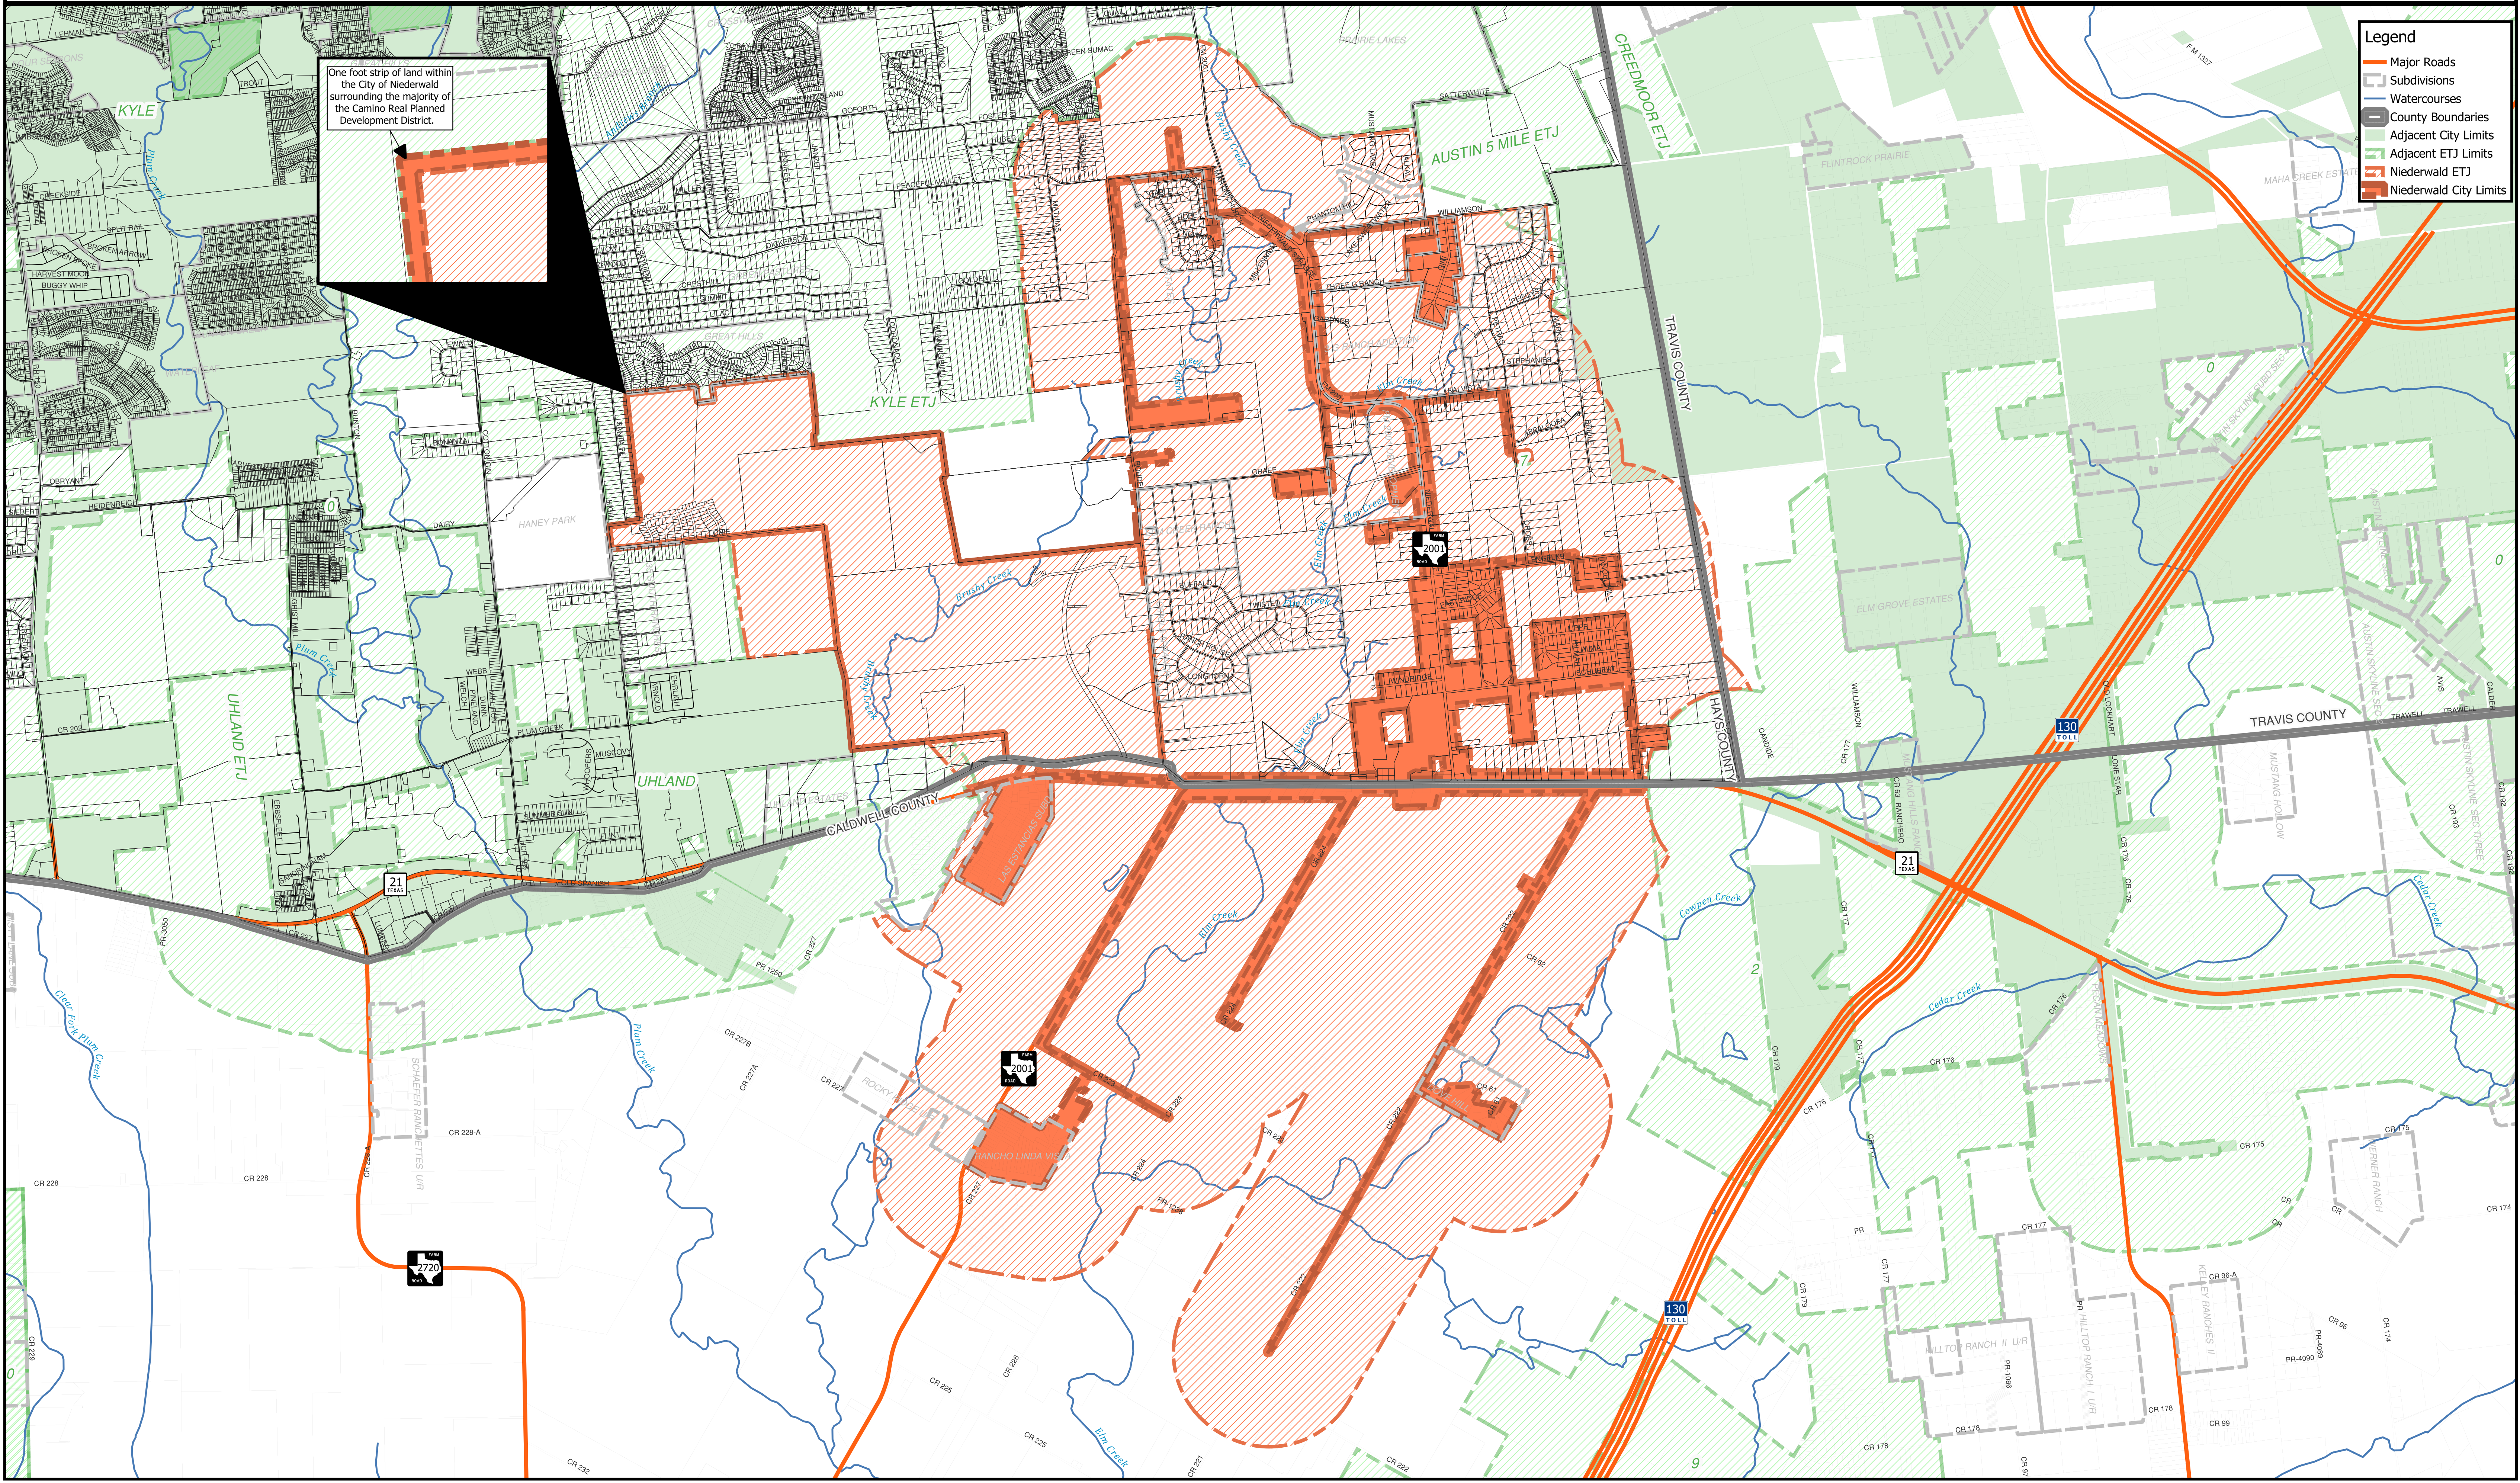

# CITY LIMITS AND EXTRA-TERRITORIAL JURISDICTION MAP

NIEDERWALD, TEXAS

JULY 2024

One foot strip of land within the City of Niederwald surrounding the majority of the Camino Real Planned Development District.

- Legend**
- Major Roads
  - Subdivisions
  - Watercourses
  - County Boundaries
  - Adjacent City Limits
  - Adjacent ETJ Limits
  - Niederwald ETJ
  - Niederwald City Limits